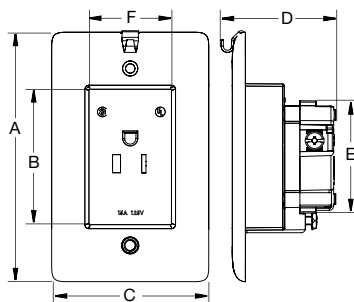

Residential Clock Hanger