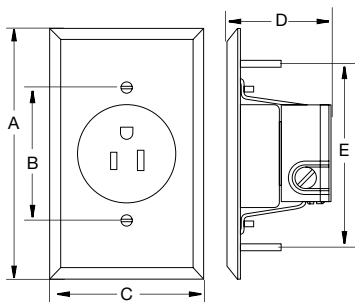

Display Receptacles		
Description	Smooth Brushed Brass Finish	Nickel Plated Finish
Specification grade single receptacle	3799G	3799GS

Nightlight Only

3799G

Nightlight Devices		Catalog Number
Description		
LED 1.5 Lumen nightlight with polycarbonate full face lens for maximum illumination, 6 in. pre-wired stranded wire		D100NLIV D100NLLA D100NLW

Clock Hangers

2828GS

RR151CHSSTR

RR151CHWTR

RR1510W

Rating	Specification Grade		
	Description	Smooth Brushed Brass Plate	Nickel Plated Finish
NEMA 5-15, 15A 125V 	Specification grade single receptacle	2828G	2828GS
NEMA 5-20, 20A 125V 		—	—

Residential Grade		Single Receptacle	Duplex
Description	Material/Color	Tamper-Resistant	Tamper-Resistant
Clock hanger/recessed receptacle, grounding, side wire terminations	Brass Stainless Steel	RR151CHBSTR RR151CHSSTR	— —
	Ivory Light Almond White	RR151CHITR — RR151CHWTR	RR1510I RR1510LA RR1510W
	Brass Stainless Steel	— RR201CHSSTR	— —
	Ivory White	RR201CHITR RR201CHWTR	— —

Note: See Section O for floor and under cabinet box options.

Note: See page R-6 for tamper-resistant description.

Product Dimensions Inches (mm)

	Display Receptacles	Residential Clock Hanger	Nightlight Only
A	4.50" (114.3)	4.63" (117.5)	4.20" (106.8)
B	2.38" (60.5)	2.51" (63.8)	3.28" (83.4)
C	2.75" (69.9)	2.88" (73.0)	1.74" (44.2)
D	1.86" (47.2)	2.10" (53.3)	1.13" (33.3)
E	3.28" (83.3)	2.08" (52.8)	2.73" (69.4)
F	—	1.51" (38.4)	1.16" (29.3)