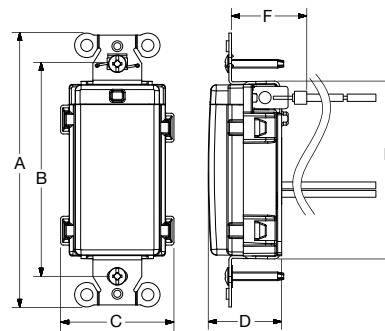

Nightlight Only